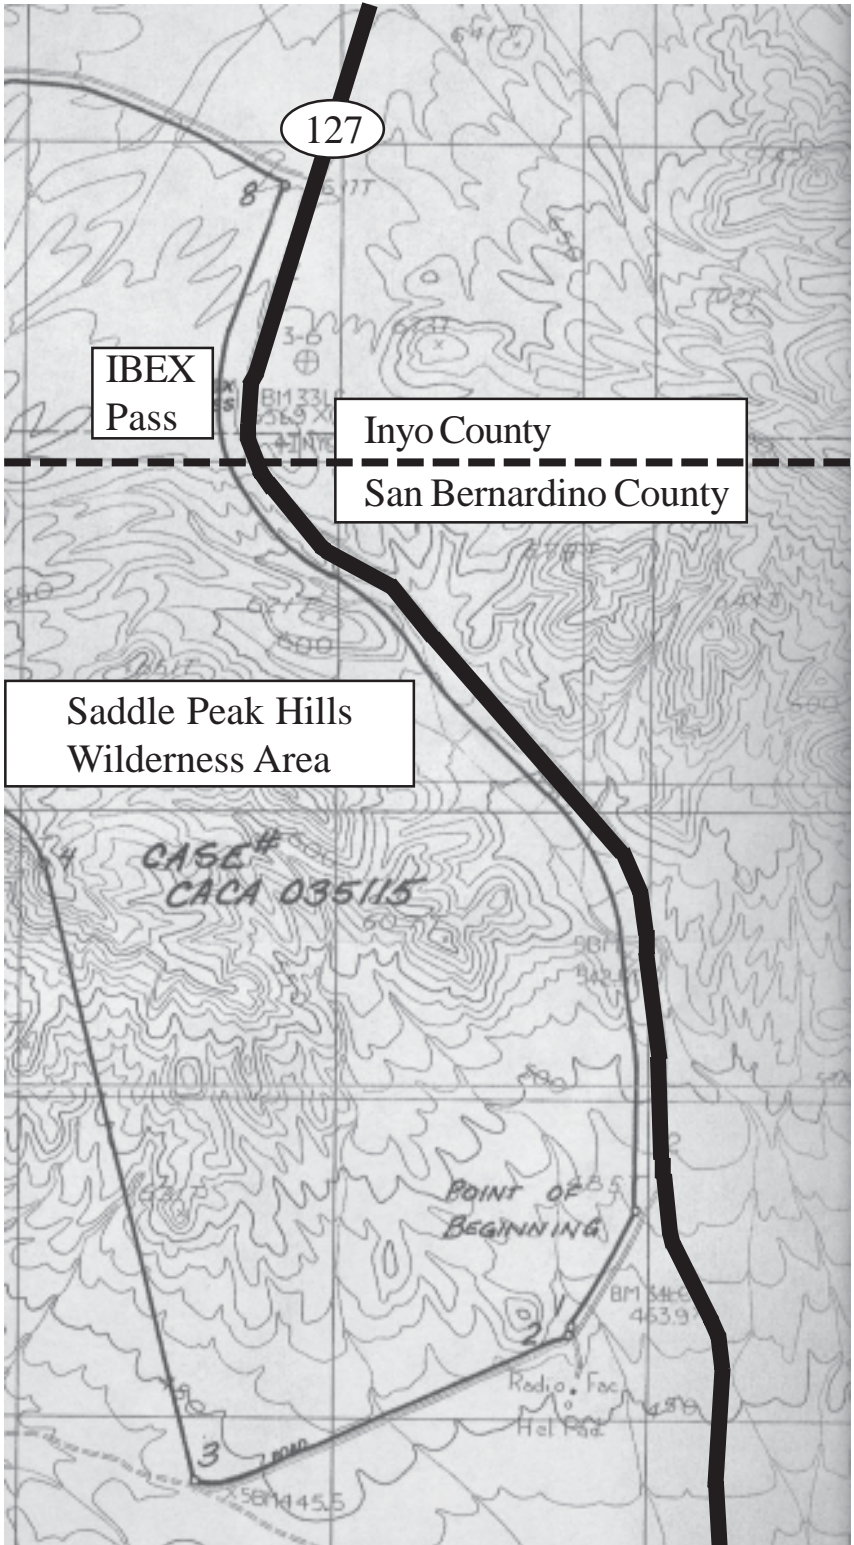

# WEST SIDE IBEX PASS

This map shows the east boundary of the Saddle Peak Hills Wilderness Area.

This area is listed as being off limits to all personnel and communications teams affiliated with the 2007 Baker to Vegas Challenge Cup Relay Race.

As you can see the boundary for the wilderness area parallels Highway 127. Teams wishing to place communications installations between the wilderness boundary and the Highway should stay within a 300 foot zone from the shoulder of the highway.

This will allow a limited number of teams to set up portable communications along the west side of the highway.